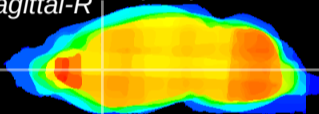

Coronal

Sagittal-R

Sagittal-L

ViBris: CX18418  
Horizontal

CPu medial