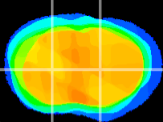

Coronal

Sagittal-R

Sagittal-L

ViBris: CX18418  
Horizontal

CPu medial