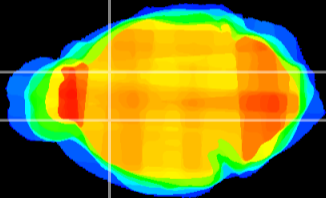

Coronal

Sagittal-R

Sagittal-L

ViBris: CX18418  
Horizontal

CPu medial