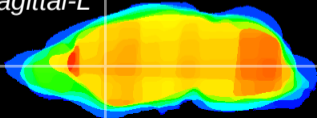

Coronal

Sagittal-R

Sagittal-L

ViBris: CX18418  
Horizontal

CPu medial