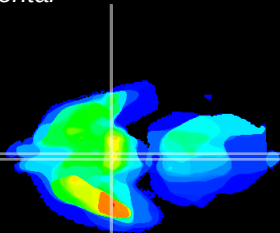

Coronal

Sagittal-R

Sagittal-L

ViBrism: CX18419
Horizontal

Arc