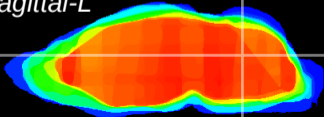

Coronal

Sagittal-R

Sagittal-L

ViBris: CX18430  
Horizontal

Cb nucleus