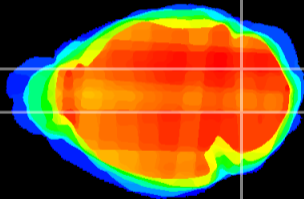

Coronal

Sagittal-R

Sagittal-L

ViBris: CX18430  
Horizontal

Cb nucleus