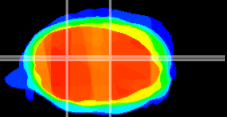

Coronal

Sagittal-R

Sagittal-L

ViBris: CX18430  
Horizontal

Cb nucleus