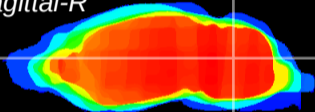

Coronal

Sagittal-R

Sagittal-L

ViBris: CX18430  
Horizontal

Cb nucleus