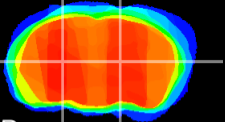

Coronal

Sagittal-R

Sagittal-L

ViBrism: CX18430
Horizontal

VPM/VPL