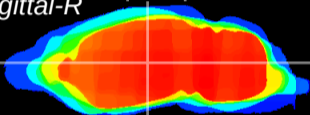

Coronal

Sagittal-R

Sagittal-L

ViBrism: CX18430
Horizontal

VPM/VPL