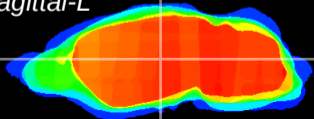

Coronal

Sagittal-R

Sagittal-L

ViBrism: CX18430
Horizontal

VPM/VPL