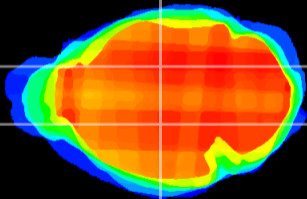

Coronal

Sagittal-R

Sagittal-L

ViBrism: CX18430
Horizontal

VPM/VPL