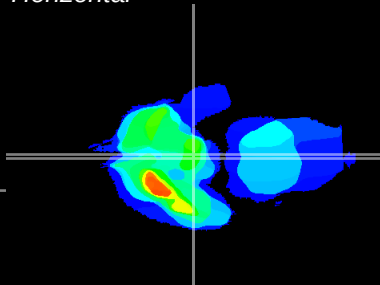

Coronal

Sagittal-R

Sagittal-L

ViBrism: CX18435
Horizontal

ME