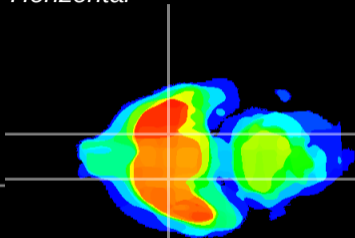

Coronal

Sagittal-R

Sagittal-L

ViBriSM: CX18435
Horizontal

S0