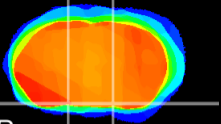

Coronal

Sagittal-R

Sagittal-L

ViBriSM: CX18435
Horizontal

S0