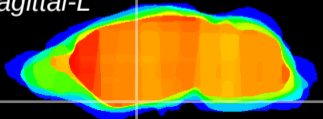

Coronal

Sagittal-R

Sagittal-L

ViBriSM: CX18435
Horizontal

S0