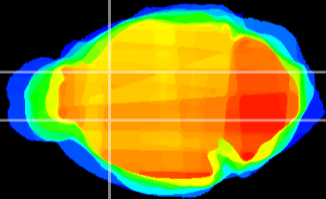

Coronal

Sagittal-R

Sagittal-L

ViBriSM: CX18436  
Horizontal

CPU medial