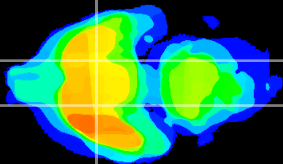

Coronal

Sagittal-R

Sagittal-L

ViBrism: CX18441
Horizontal

S0