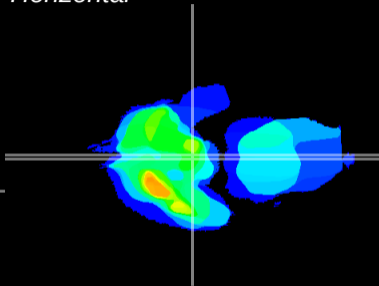

Coronal

Sagittal-R

Sagittal-L

ViBrism: CX18442
Horizontal

ME