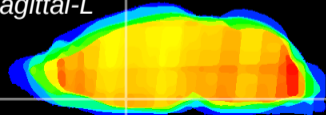

Coronal

Sagittal-R

Sagittal-L

ViBrism: CX18442
Horizontal

MPA