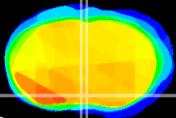

Coronal

Sagittal-R

Sagittal-L

ViBrism: CX18442
Horizontal

MPA