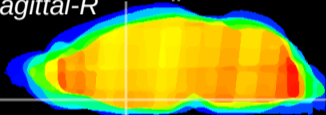

Coronal

Sagittal-R

Sagittal-L

ViBrism: CX18442
Horizontal

MPA