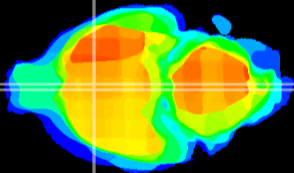

Coronal

Sagittal-R

Sagittal-L

ViBrism: CX18442
Horizontal

MPA