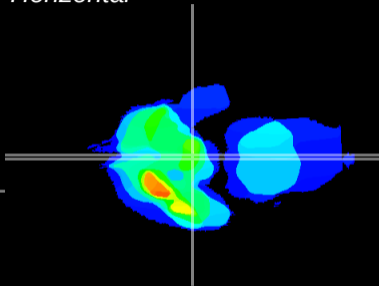

Coronal

Sagittal-R

Sagittal-L

ViBrism: CX18443
Horizontal

ME