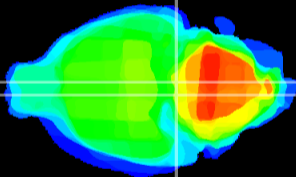

Coronal

Sagittal-R

Sagittal-L

ViBrism: CX18446
Horizontal

Pn