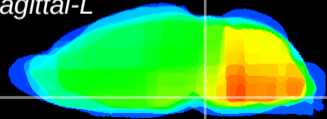

Coronal

Sagittal-R

Sagittal-L

ViBrism: CX18446
Horizontal

Pn