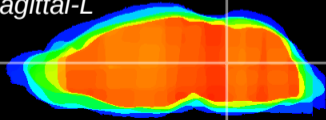

Coronal

Sagittal-R

Sagittal-L

ViBrism: CX18453
Horizontal

Tg