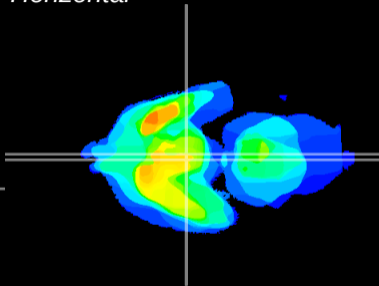

Coronal

Sagittal-R

Sagittal-L

ViBrism: CX18465
Horizontal

Arc