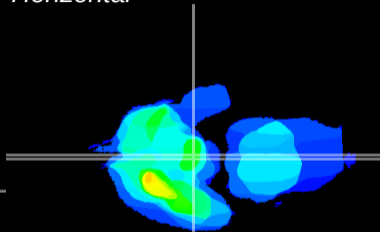

Coronal

Sagittal-R

Sagittal-L

ViBrism: CX18465
Horizontal

ME