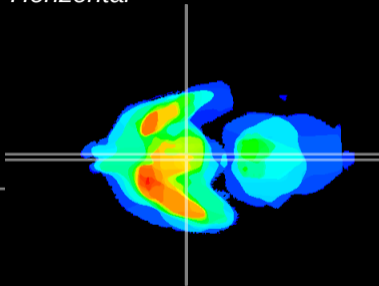

Coronal

Sagittal-R

Sagittal-L

ViBrism: CX18471
Horizontal

Arc