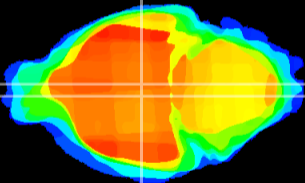

Coronal

Sagittal-R

Sagittal-L

ViBrism: CX18477
Horizontal

DM