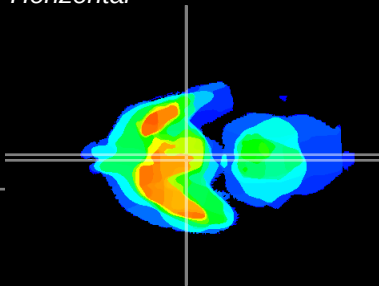

Coronal

Sagittal-R

Sagittal-L

ViBrism: CX18482
Horizontal

Arc