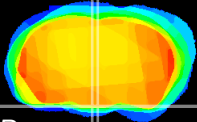

Coronal

Sagittal-R

Sagittal-L

ViBrism: CX18482
Horizontal

Arc