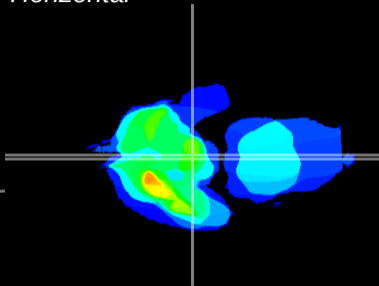

Coronal

Sagittal-R

Sagittal-L

ViBrism: CX18493
Horizontal

ME