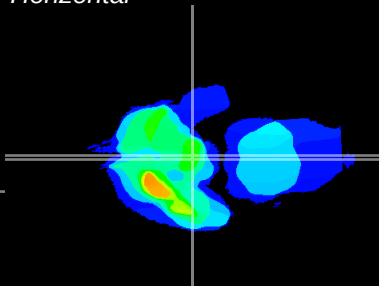

Coronal

Sagittal-R

Sagittal-L

ViBrism: CX18496
Horizontal

ME