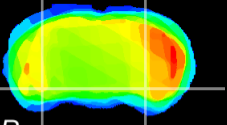

Coronal

Sagittal-R

Sagittal-L

ViBrism: CX18498
Horizontal