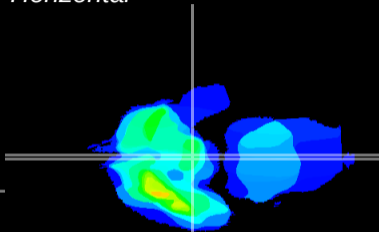

Coronal

Sagittal-R

Sagittal-L

ViBrism: CX18499
Horizontal

ME