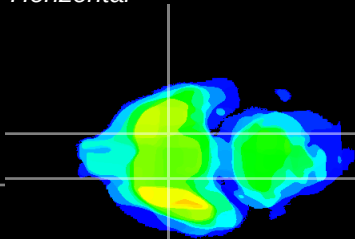

Coronal

Sagittal-R

Sagittal-L

ViBrism: CX18499
Horizontal

S0