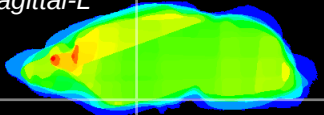

Coronal

Sagittal-R

Sagittal-L

ViBrism: CX18499
Horizontal

S0