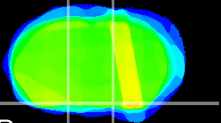

Coronal

Sagittal-R

Sagittal-L

ViBrism: CX18499
Horizontal

S0