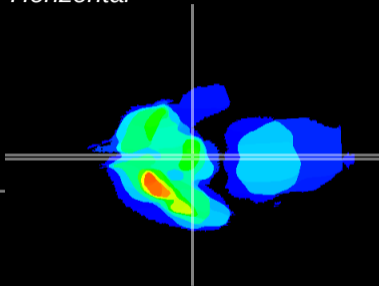

Coronal

Sagittal-R

Sagittal-L

ViBrism: CX18500
Horizontal

ME