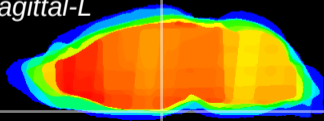

Coronal

Sagittal-R

Sagittal-L

ViBrism: CX18500
Horizontal

ME