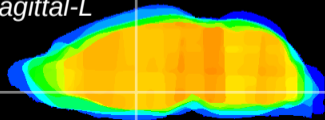

Coronal

Sagittal-R

Sagittal-L

ViBrism: CX18501
Horizontal

Pa