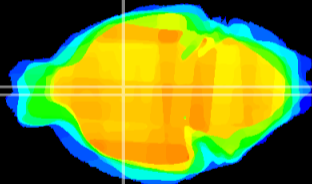

Coronal

Sagittal-R

Sagittal-L

ViBrism: CX18501
Horizontal

Pa