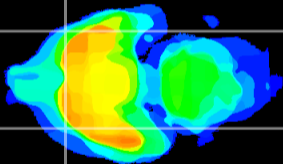

Coronal

Sagittal-R

Sagittal-L

ViBriSM: CX18503
Horizontal

Pir