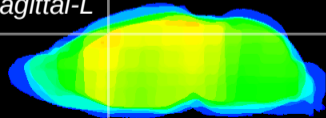

Coronal

Sagittal-R

Sagittal-L

ViBrism: CX18509
Horizontal

Cx motor