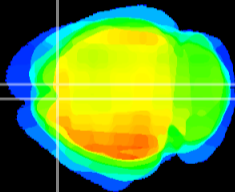

Coronal

Sagittal-R

Sagittal-L

ViBrism: CX18509
Horizontal

Cx motor