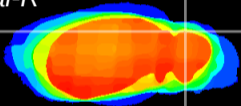

Coronal

Sagittal-R

Sagittal-L

ViBrism: CX18511
Horizontal

Cb lobe