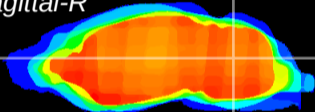

Coronal

Sagittal-R

Sagittal-L

ViBrism: CX18511
Horizontal

Cb nucleus