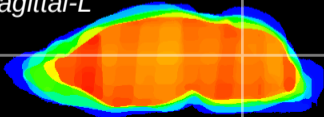

Coronal

Sagittal-R

Sagittal-L

ViBrism: CX18511
Horizontal

Cb nucleus