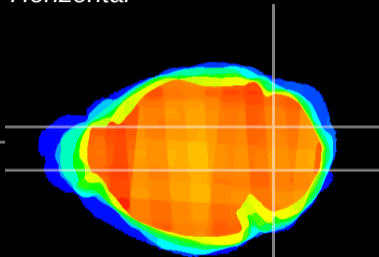

Coronal

Sagittal-R

Sagittal-L

ViBrism: CX18511
Horizontal

Cb nucleus