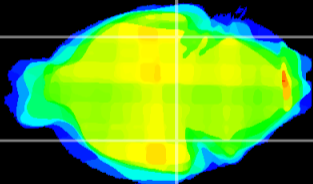

Coronal

Sagittal-R

Sagittal-L

ViBrism: CX18513
Horizontal

ventral S