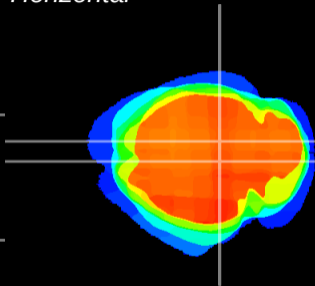

Coronal

Sagittal-R

Sagittal-L

ViBrism: CX18515
Horizontal

SC