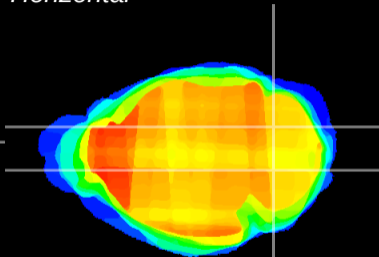

Coronal

Sagittal-R

Sagittal-L

ViBrism: CX18518
Horizontal

Cb nucleus