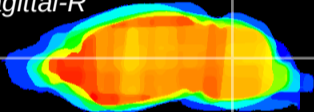

Coronal

Sagittal-R

Sagittal-L

ViBrism: CX18518
Horizontal

Cb nucleus