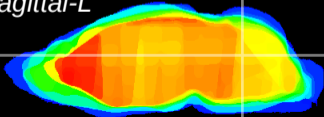

Coronal

Sagittal-R

Sagittal-L

ViBrism: CX18518
Horizontal

Cb nucleus