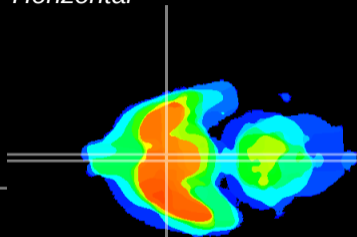

Coronal

Sagittal-R

Sagittal-L

ViBrism: CX18522
Horizontal

SCN