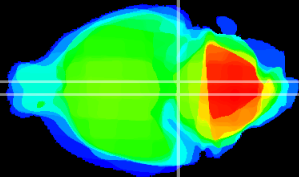

Coronal

Sagittal-R

Sagittal-L

ViBrism: CX18526
Horizontal

Pn