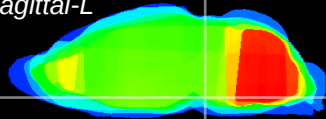

Coronal

Sagittal-R

Sagittal-L

ViBrism: CX18526
Horizontal

Pn