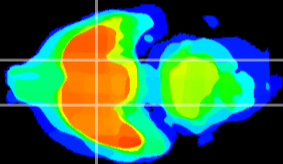

Coronal

Sagittal-R

Sagittal-L

ViBrism: CX18528
Horizontal

S0