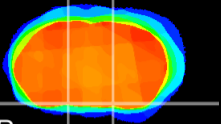

Coronal

Sagittal-R

Sagittal-L

ViBrism: CX18528
Horizontal

S0