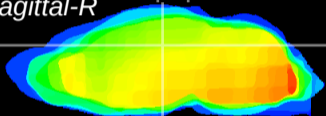

Coronal

Sagittal-R

Sagittal-L

ViBrism: CX18530
Horizontal

DG