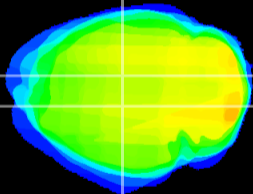

Coronal

Sagittal-R

Sagittal-L

ViBrism: CX18530
Horizontal

DG