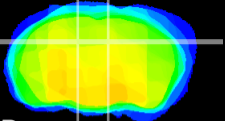

Coronal

Sagittal-R

Sagittal-L

ViBrism: CX18530
Horizontal

DG