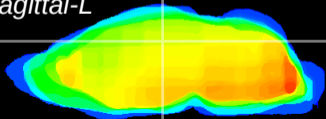

Coronal

Sagittal-R

Sagittal-L

ViBrism: CX18530
Horizontal

DG