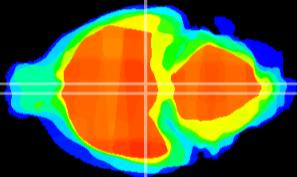

Coronal

Sagittal-R

Sagittal-L

ViBrism: CX18539
Horizontal

M