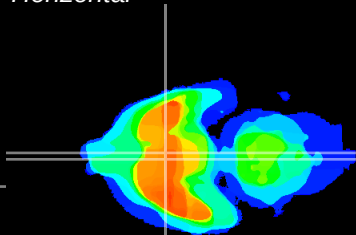

Coronal

Sagittal-R

Sagittal-L

ViBrism: CX18541
Horizontal

SCN