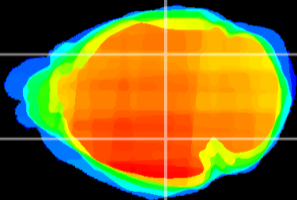

Coronal

Sagittal-R

Sagittal-L

ViBrism: CX18549
Horizontal

LG