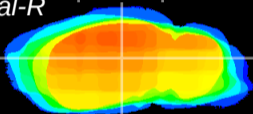

Coronal

Sagittal-R

Sagittal-L

ViBrism: CX18549
Horizontal

LG