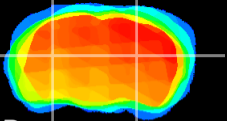

Coronal

Sagittal-R

Sagittal-L

ViBrism: CX18549
Horizontal

LG