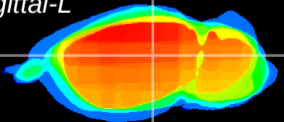

Coronal

Sagittal-R

Sagittal-L

ViBrism: CX18549
Horizontal

LG