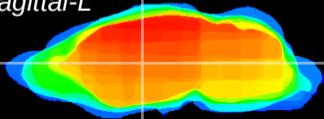

Coronal

Sagittal-R

Sagittal-L

ViBrism: CX18549
Horizontal

VA/VL