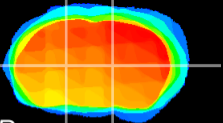

Coronal

Sagittal-R

Sagittal-L

ViBrism: CX18549
Horizontal

VA/VL