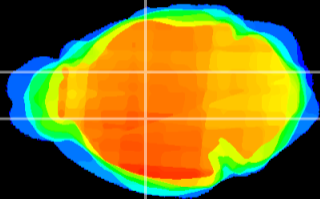

Coronal

Sagittal-R

Sagittal-L

ViBrism: CX18549
Horizontal

VA/VL