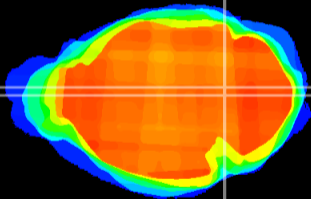

Coronal

Sagittal-R

Sagittal-L

ViBrism: CX18550
Horizontal

Tg