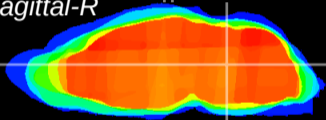

Coronal

Sagittal-R

Sagittal-L

ViBrism: CX18550
Horizontal

Tg