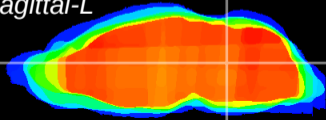

Coronal

Sagittal-R

Sagittal-L

ViBrism: CX18550
Horizontal

Tg