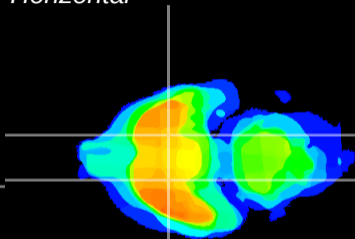

Coronal

Sagittal-R

Sagittal-L

ViBrism: CX18552
Horizontal

S0