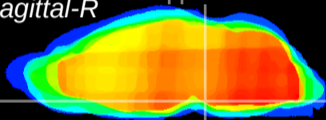

Coronal

Sagittal-R

Sagittal-L

ViBrism: CX18563
Horizontal

Pn