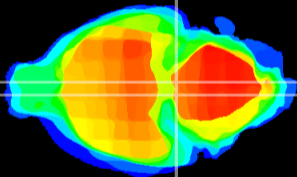

Coronal

Sagittal-R

Sagittal-L

ViBrism: CX18563
Horizontal

Pn