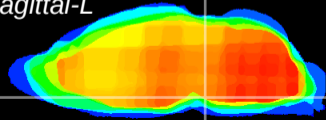

Coronal

Sagittal-R

Sagittal-L

ViBrism: CX18563
Horizontal

Pn