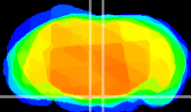

Coronal

Sagittal-R

Sagittal-L

ViBrism: CX18563
Horizontal

Pn