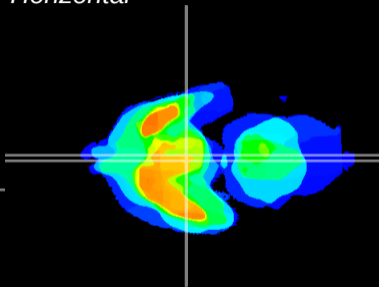

Coronal

Sagittal-R

Sagittal-L

ViBrism: CX18566
Horizontal

Arc