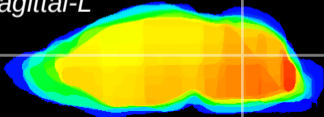

Coronal

Sagittal-R

Sagittal-L

ViBrism: CX18567
Horizontal

Cb nucleus