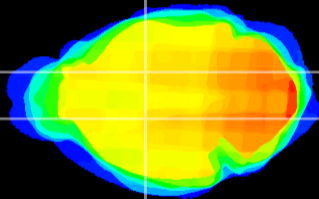

Coronal

Sagittal-R

Sagittal-L

ViBrism: CX18567
Horizontal

VA/VL