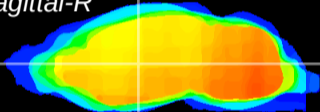

Coronal

Sagittal-R

Sagittal-L

ViBrism: CX18567
Horizontal

VA/VL