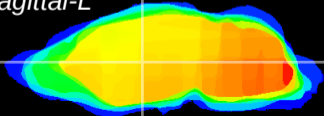

Coronal

Sagittal-R

Sagittal-L

ViBrism: CX18567
Horizontal

VA/VL