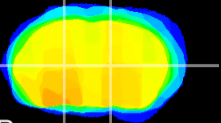

Coronal

Sagittal-R

Sagittal-L

ViBrism: CX18567
Horizontal

VA/VL