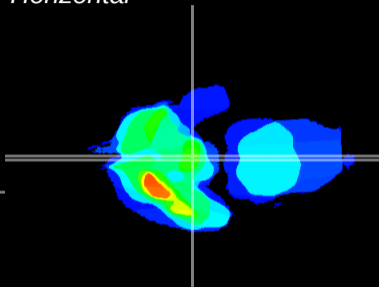

Coronal

Sagittal-R

Sagittal-L

ViBrism: CX18570
Horizontal

ME