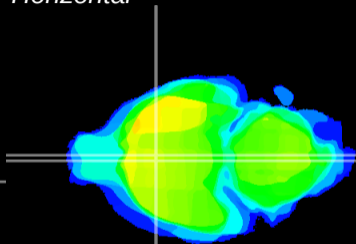

Coronal

Sagittal-R

Sagittal-L

ViBrism: CX18572
Horizontal

MPA