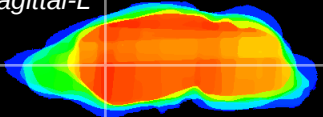

Coronal

Sagittal-R

Sagittal-L

ViBrism: CX18577
Horizontal

CPU medial