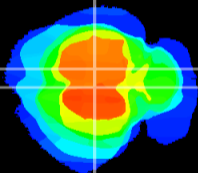

Coronal

Sagittal-R

Sagittal-L

ViBrism: CX18577
Horizontal

RS