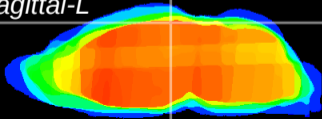

Coronal

Sagittal-R

Sagittal-L

ViBrism: CX18577
Horizontal

RS