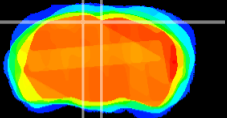

Coronal

Sagittal-R

Sagittal-L

ViBrism: CX18577
Horizontal

RS